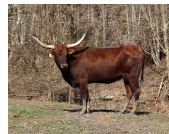

T BAR W CABERNET